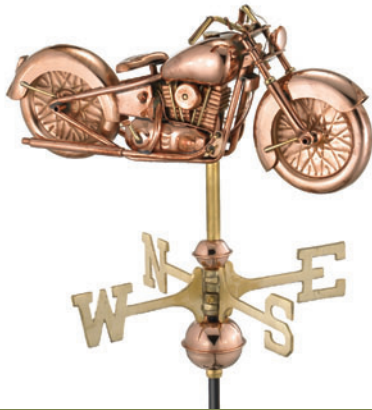

# Garden Weathervanes

Comes complete with choice of roof mount or garden pole.

**MOTORCYCLE®**

**8846P**

14"L x 9"H

**BIPLANE®**

**8812P**

13"L x 5"H x 13" Wingspan

**SAILBOAT®**

**8803V1** (Inset), **8803P**

10"L x 10.5"H

Arrow 21" Long

**WINE BOTTLE  
W/GLASSES®**

**8843P**

9"L x 9"H x 3"W

Directionals: 11"L x 6.5"H

**SHOTGUN®**

**8845P**

23"L x 8"H

**GOLFER®**

**816P**

5"L x 13"H

Arrow 21" Long

**DRAGON®**

15"L x 15"H

\*Please specify Garden Pole (G), Roof Mount (R), or Deck Mount (D) when ordering.

Measurements are for weathervane figures only.