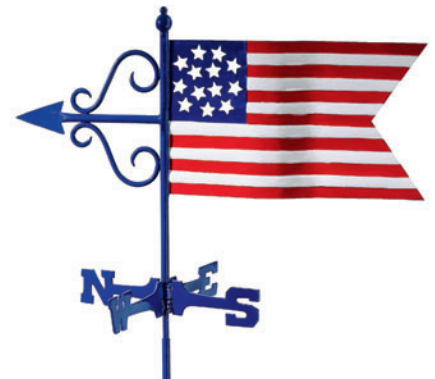

# Garden Weathervanes

Comes complete with choice of roof mount or garden pole.

**FLYING PIG®**

**8840V1, 8840P** (Inset)  
12"L x 8"H  
Arrow 21" Long

**WHIMSICAL PIG®**

**8800P**  
12"L x 8"H  
Arrow 21" Long

**ROOSTER®**

**802V1, 802P** (Inset)  
10"L x 11"H  
Arrow 21" Long

**RABBIT®**

**809V1**  
11.5"L x 8"H  
Arrow 21" Long

**ANGEL®**

**819P**  
14"L x 18"H  
Arrow 21" Long

**LIGHTHOUSE®**

**813V1**  
10"L x 10"H  
Arrow 21" Long

**MOOSE®**

**818V1**  
11.5"L x 10"H  
Arrow 21" Long

**PINE TREES®**

**828V1**  
11"L x 10"H  
Arrow 21" Long

**AMERICANA FLAG®**

**836**  
24"L x 11"H Painted Aluminum

\*Please specify Garden Pole (G), Roof Mount (R), or Deck Mount (D) when ordering.