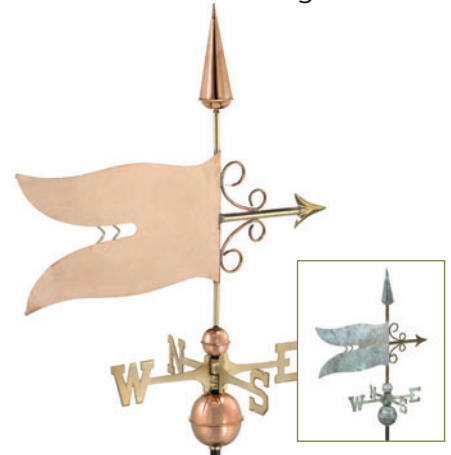

**SAILBOAT®**

**8803V1** (Inset), **8803P**

10"L x 10.5"H

Arrow 21" Long

**WINE BOTTLE  
W/GLASSES®**

**8843P**

9"L x 9"H x 3"W

Directionals: 11"L x 6.5"H

**SHOTGUN®**

**8845P**

23"L x 8"H

**GOLFER®**

**816P**

5"L x 13"H

Arrow 21" Long

**DRAGON®**

**8837V1**

13"L x 8"H x 6" Wingspan

Arrow 21" Long

**VICTORIAN ARROW®**

**8842P**

21"L x 17"H

**BANNER®**

**8827V1** (Inset), **8827P**

15"L x 15"H

\*Please specify Garden Pole (G), Roof Mount (R), or Deck Mount (D) when ordering.

Measurements are for weathervane figures only.