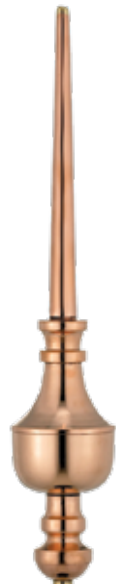

# FINIALS

Finials add a graceful finishing touch to any rooftop, turret or cupola and keep things looking up as they bring the eye skyward and make a dramatic statement.

Roof mounts for finials are sold separately and need to be selected based on the desired placement and roof structure. See page 18 for additional mounting options.

AVALON®

700 - 13"H X 4"W

LANCELOT®

701 - 24"H X 5"W

GAWAIN®

707 - 28"H X 3"W

FLEUR-DE-LIS®

739 - 27"H X 9"W

MORGANA®

713 - 28"H X 5"W  
714 - 40"H X 7"W

VICTORIA®

742 - 27"H X 4.5"W  
743 - 39"H X 7"W

ARAGON®

755 - 28"H X 3"W

DECORATIVE  
COPPER MOUNT®

401FN

2 OR 4 SIDED  
ROOF MOUNT

404