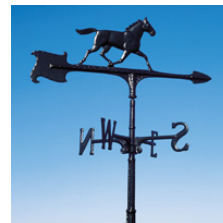

"Accent Collection" Aluminum Weathervanes

The Accent Weathervanes are black and are crafted of rust-free aluminum. They are value priced and include an adjustable aluminum roof mount base.

46" Full Bodied Gold-Bronze (Includes: Spacer Balls, Directionals, & Roof Mount)

46" eagle

46" Horse

46" Rooster

46" Sailboat

30" Full Bodied Gold-Bronze (Includes: Spacer Balls, Directionals, & Roof Mount)

30" eagle

30" Horse

30" Rooster

30" Country Doctor

30" Black (Includes: Directionals, & Roof Mount)

30" Eagle

30" Sailboat

30" Rooster

30" Country Doctor

30" Horse

30" Cow

30" Tractor

24" Black (Includes: Directionals, & Roof Mount)

24" Horse

24" Rooster

24" Sailboat

24" Pheasant

24" Cow

24" Duck